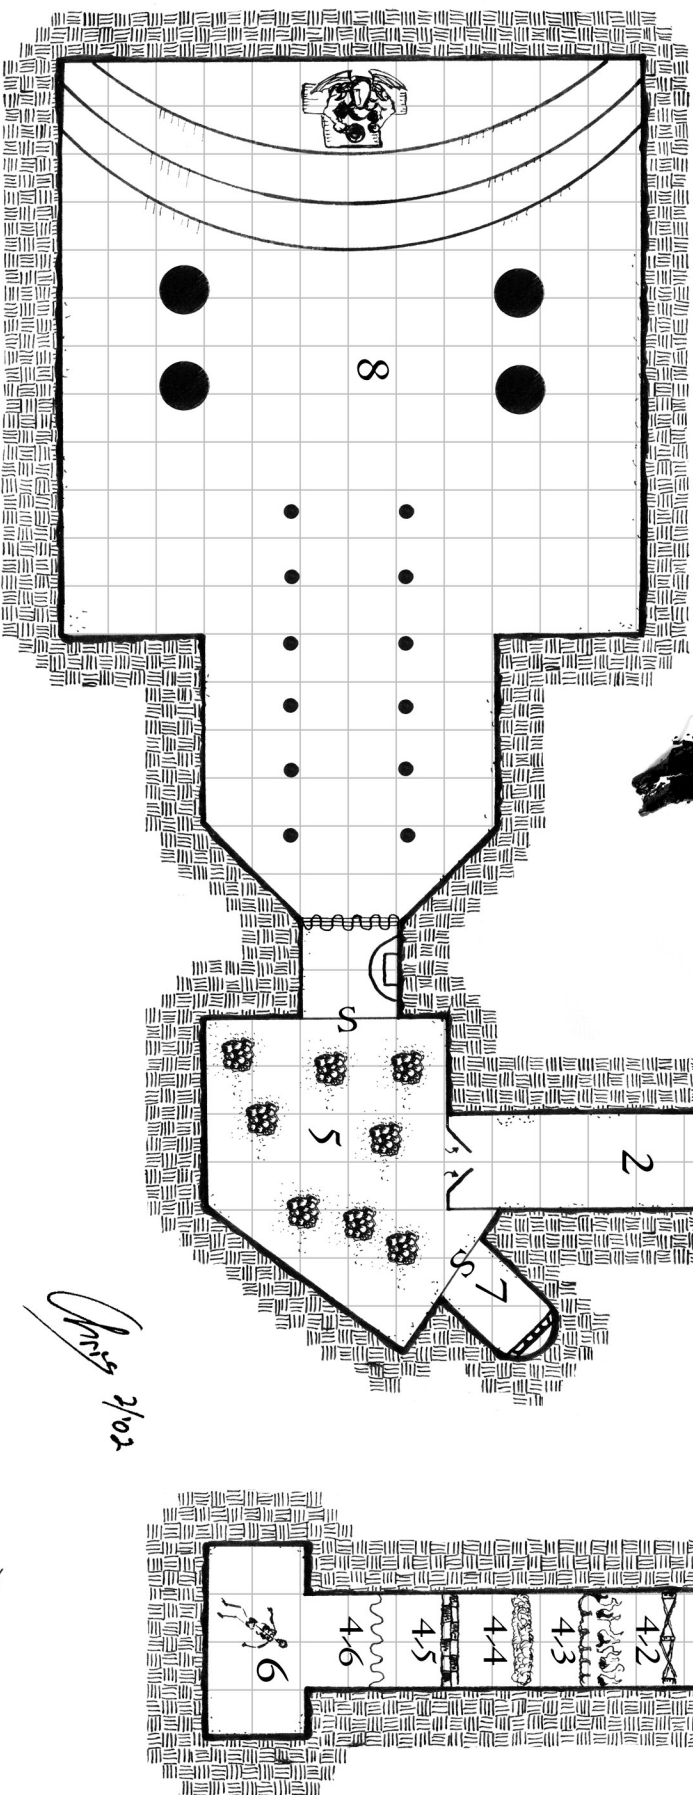

Rappan Athuk 3

Level 14: The Chapel of Orcus

Ladder from Level 5, joined with
stairs from Level 12

KEY

	S Secret Door		Ladder		Illusory Wall
	Debris		Bofred's Remains		Bronze Pillars
	False Altar		Mirror Teleporter		

Scale: 1 Square equals 10 ft.

Chris
2/02